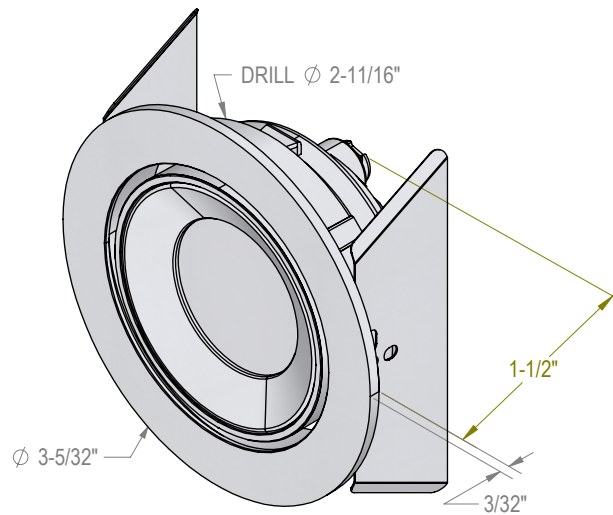

Compatible Drivers on Page 72

Dimensions